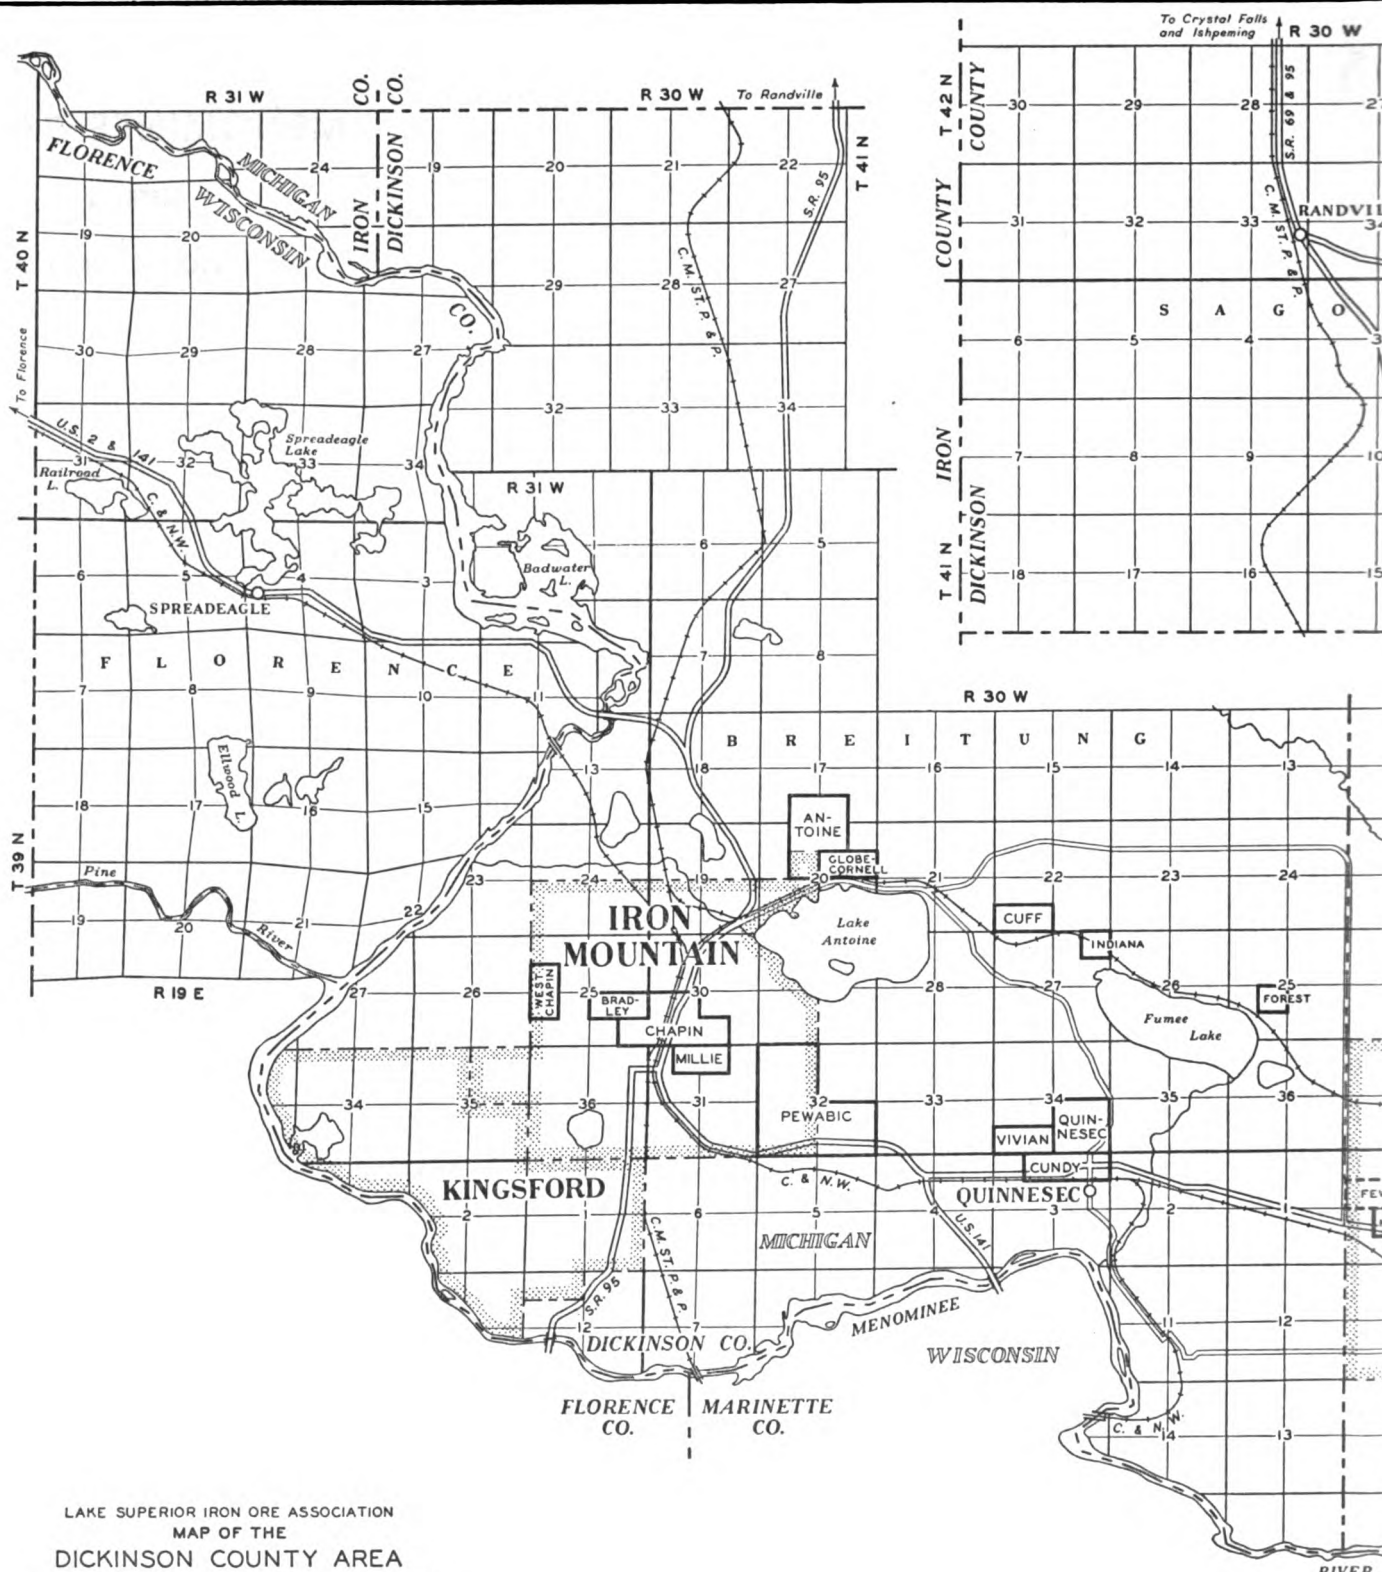

LAKE SUPERIOR IRON ORE ASSOCIATION  
 MAP OF THE  
 DICKINSON COUNTY AREA  
**MENOMINEE IRON RANGE**  
 DICKINSON COUNTY, MICHIGAN  
 SHOWING LOCATION OF  
 MINING PROPERTIES

PROPERTY WITH SHIPMENT RECORD   
 PROPERTY WITHOUT SHIPMENT RECORD