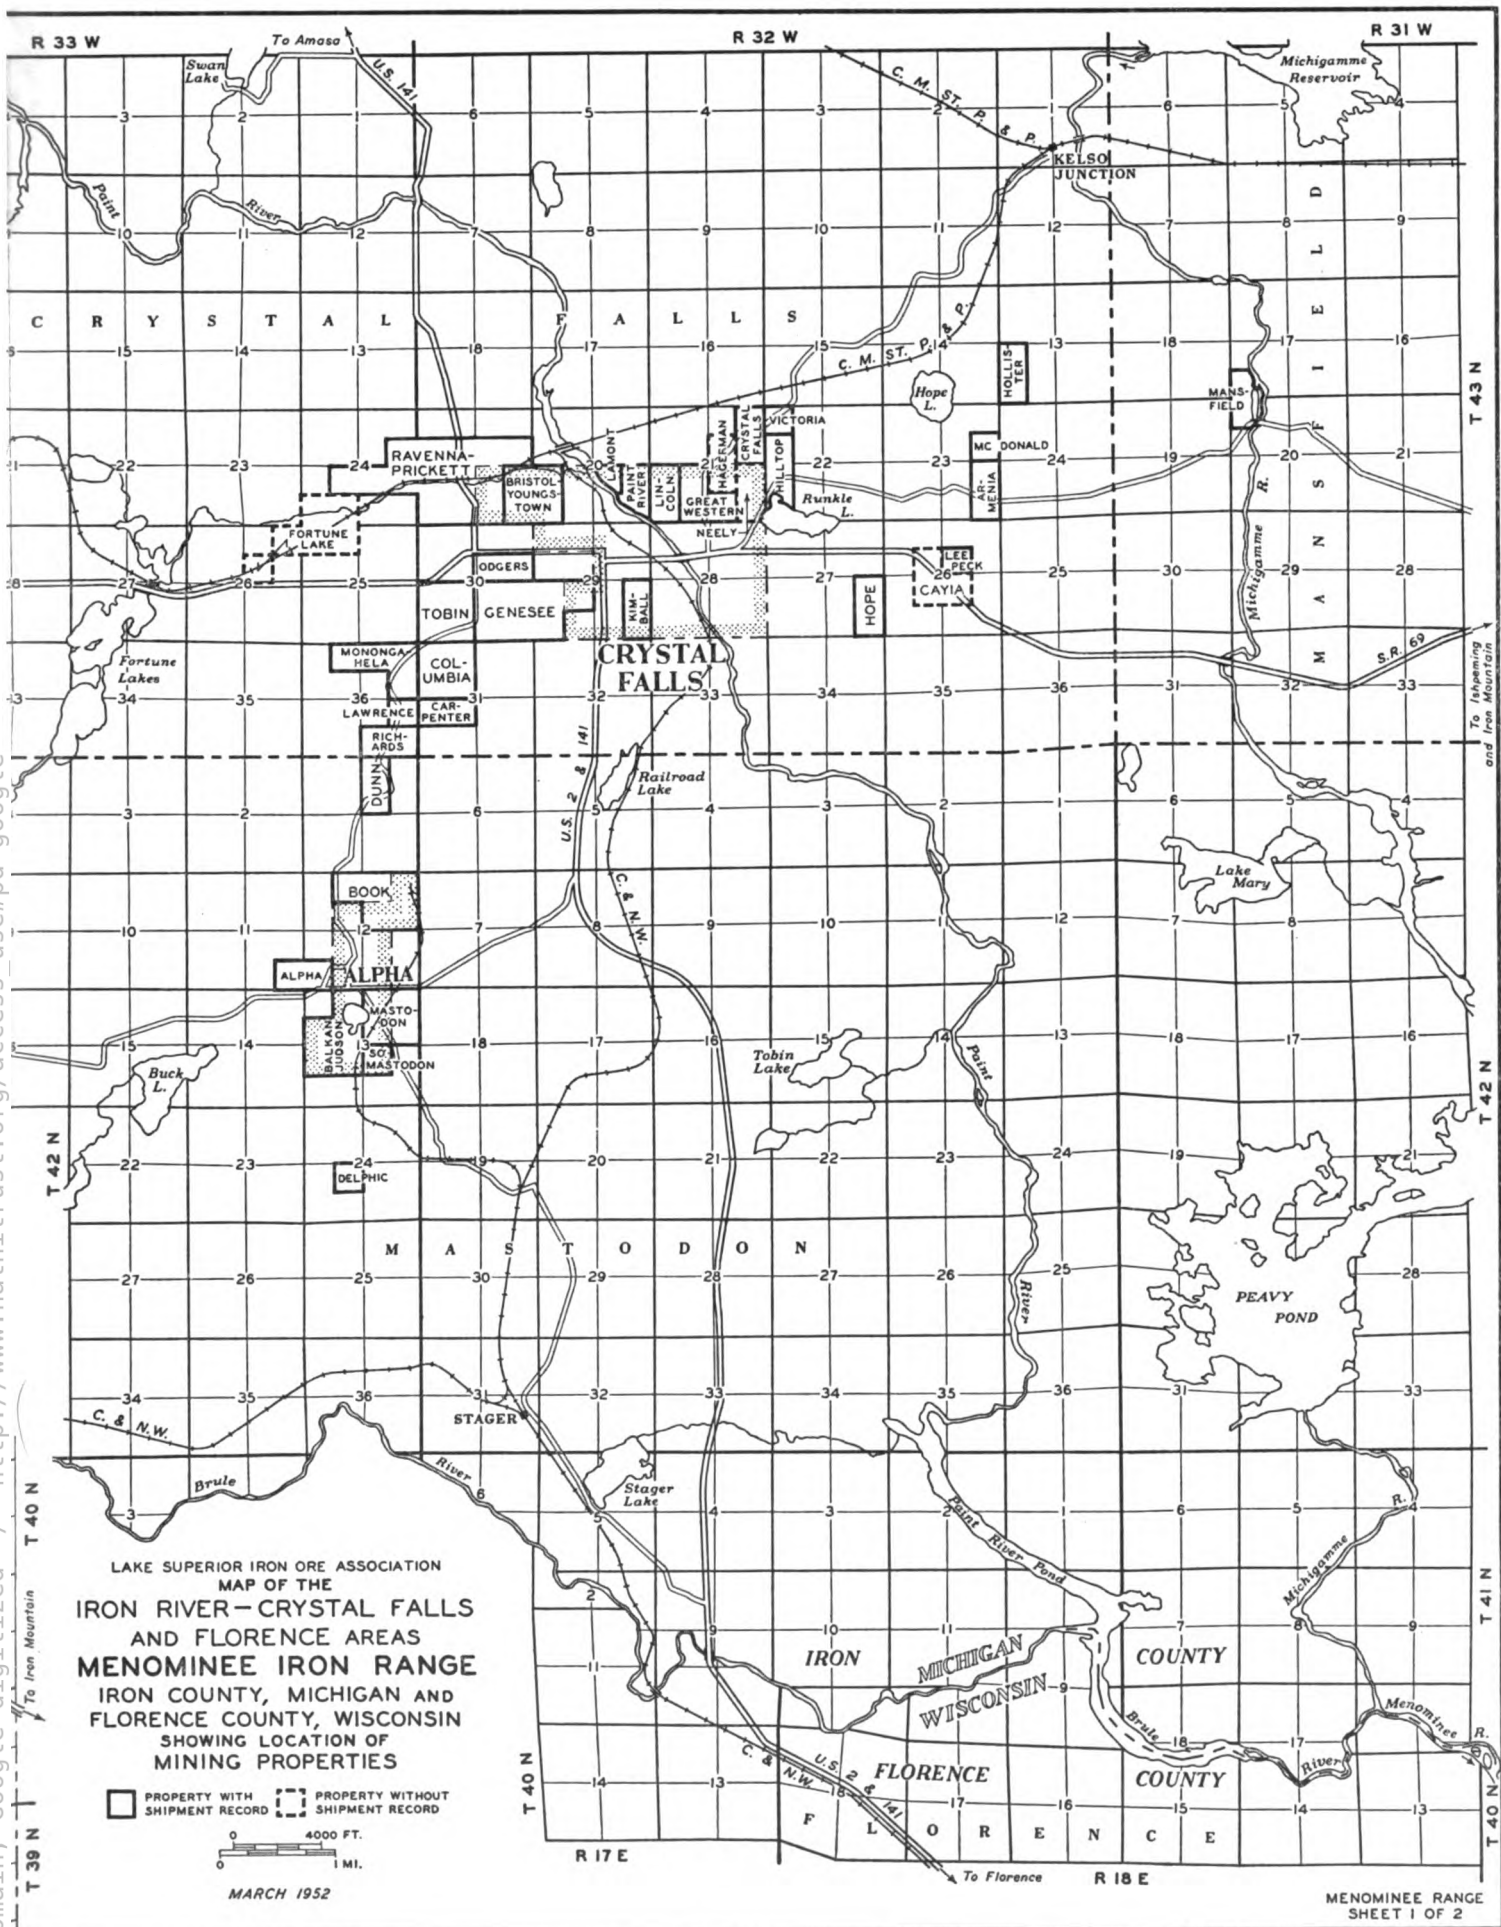

LAKE SUPERIOR IRON ORE ASSOCIATION  
 MAP OF THE  
 DICKINSON COUNTY AREA  
**MENOMINEE IRON RANGE**  
 DICKINSON COUNTY, MICHIGAN  
 SHOWING LOCATION OF  
 MINING PROPERTIES

PROPERTY WITH SHIPMENT RECORD   
 PROPERTY WITHOUT SHIPMENT RECORD